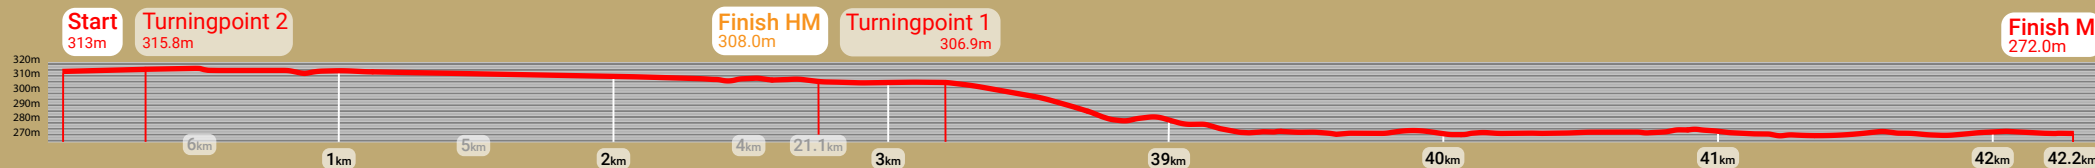

COURSEDETAILS

Marathon

TOTAL
 Start - Turningpoint 2
 301m / 3Hm uphill
 Turningpoint 2 - Turningpoint 1 - Turningpoint 2
 5816m x 6 = 34896m / 102Hm uphill / 102Hm downhill / 6 big Turns (R = 15m) / 6 small Turns (R = 3m)
 Turningpoint 2 - Finish
 7040m / 21Hm uphill / 63Hm downhill

Halfmarathon

TOTAL
 Start - Turningpoint 2
 301m / 3Hm uphill
 Turningpoint 2 - Turningpoint 1 - Turningpoint 2
 5816m x 3.5 = 20356m / 55Hm uphill / 64Hm downhill / 3 big Turns (R = 15m) / 4 small Turns (R = 3m)
 Turningpoint 1 - Finish
 461m / 1Hm uphill